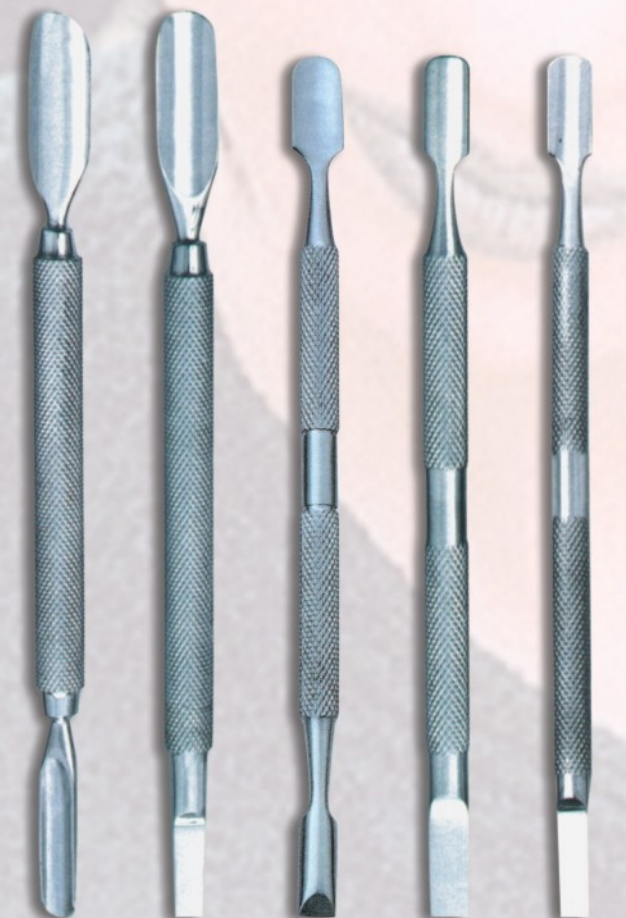

Art # 2173   Art # 2174   Art # 2175   Art # 2176   Art # 2177

All items are available in gold plated, satin finish & mirror finish