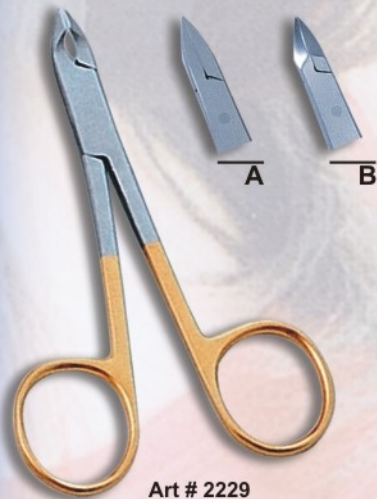

Cuticle Nail Nippers

All items are available in gold plated, satin finish & mirror finish

Art # 2226

Cuticle nipper designed handle.
Size: 11 cm

Art # 2226

Art # 2227

Cuticle nipper (6 mm)
half gold with back lock
light weight.
Size: 11.5 cm

Art # 2227

Art # 2228

Cuticle nipper (6 mm)
half gold with back lock
heavy weight.
Size: 11 cm

Art # 2228

Art # 2229-A-B

Cuticle nipper ,scissor
rings.

Art # 2229

Art # 2230

Cuticle nipper designed handle.
Size: 10 cm

Art # 2230

Art # 2231

Cuticle nipper (4,6,8 mm-tip size)
double spring with silicon grip,
Size: 10 cm

Art # 2231

Art # 2232

Cuticle nipper (4 / 6 / 8 mm)
half gold,
Size: 10 cm

Art # 2232

Art # 2233

Cuticle nipper (4 / 6 / 8mm)
half gold,
Size: 10 cm

Art # 2233

Art # 2234

Cuticle nipper (4 / 6 / 8mm)
half gold,
Size: 10 cm

Art # 2234

Different colors are available for silicon grip